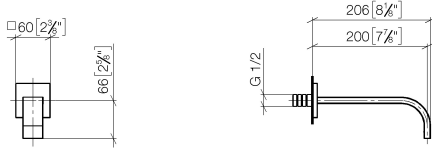

MEM Wall-mounted basin spout without pop-up waste - Brushed Champagne (22kt Gold)

MEM

13 800 782

- 200mm projection
- fixed spout
- rectangular, air-enriched flow
- hole diameter 37 mm
- rosette 60 x 60 mm
- 1/2" connection
- max. flow 5.7 l/min
- lead-free
- WRAS 2203039
- This product can help a building meet the requirements of Green Building Rating Systems, e.g. LEED®, BREEAM®, DGNB

Recommended miscellaneous

- Concealed wall elbow -** 35 085 970 90
- min. recess depth 90 mm
 - max. recess depth 163 mm

13 800 782
mm [inches]

Flow rate chart

Certificates

WRAS_2203039.

13 800 782

Spare parts list

No.	Item Number	Name	Quantity used	Delivery time
1	09 24 03 081 10 90	extension	1	2
2	90 27 78 035 00-46	rosette	1	30
3	90 29 03 109 00 90	aerator	1	2